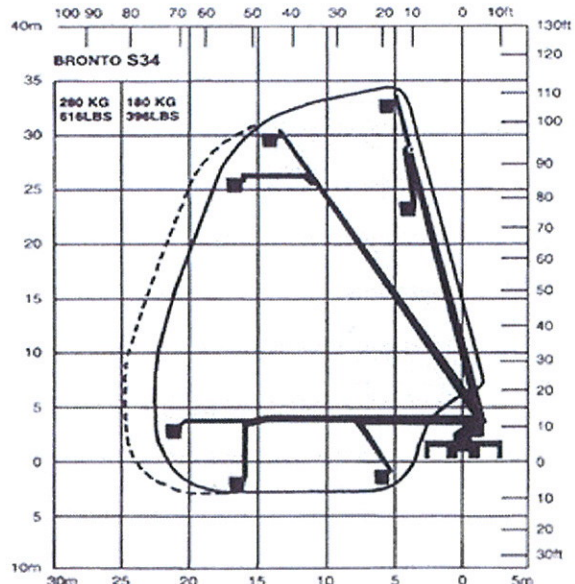

OUTREACH®

Access

34 Metre Bronto Truck Mount - Operated Only

Exceptional versatility across all areas
 Up & Over Capability to allow ease of access to roofs
 Double, single and narrow jacking options
 Ideal for building / facility management, TV / Film work
 Cage will lower to a maximum of 5 metres below ground level - ideal for Bridge & Parapet Inspections / Maintenance
 Available only with Operator

Vehicle Specification

Maximum Working Height	34.0m
Maximum Platform Height	32.0m
Max. Working Outreach	25.0m
SWL	280kgs/180kgs
Cage Dimensions	2.4mx0.8mx1.8m
Platform Rotation	160°
Jack Width - Double	5.1m
Jack Width - Single	3.8m
Jack Width - Narrow	2.5m
Travel Width	2.5m
Travel Length	9.53m
Travel Height	3.75m
GVW	18 tonnes

OUTREACH DIAGRAM FOR FULL WIDTH AND ONE SIDED JACKING OPERATION. SAFE WORKING LOAD: 280/180KG