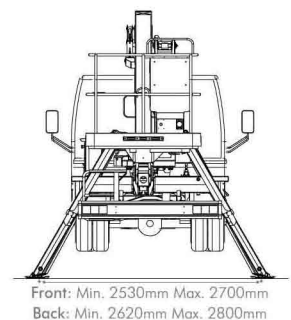

ACCESS

20m CTE

3.5tonne GVW
(Cat B Driving Licence)

OUTREACH

Access

The 20m CTE is a popular machine, featuring the renowned sigma/2-stage-telescopic boom. Enabling maximum outreach from 2m working vertically or horizontally or in any combination is easy with the 20m CTE. Offering almost 20m working height and up to 9.5m up and over outreach with zero tailswing, the 20m CTE is the most versatile platform in its class. The 20m CTE shares the proven 'Z' control system and features: simple proportional controls, basket load sensing, load sensitive outrigger interlocks and zero tailswing.

SPECIFICATIONS

Operating Dimensions

Working Height	19.8m
Platform Height	17.8m
Outreach from Centre	9.5m
Outrigger Footprint (WxL)	2.8m x 3.5m
Rotation	360° Continuous
Basket Rotation	80° + 80°
Safe Working Load	200Kg
Dimensions	1.4mx0.7mx1.1m(H)

Closed Dimensions

Length	6.51m
Width	2.3m
Height	2.9m
GVW	3500kg

Outreach Ltd, Abbots Road, Middlefield Industrial Estate, Falkirk, Scotland, FK2 9AR
tel +44 (0)1324 889000 fax +44 (0)1324 888901
email access@outreachltd.co.uk www.outreachltd.co.uk