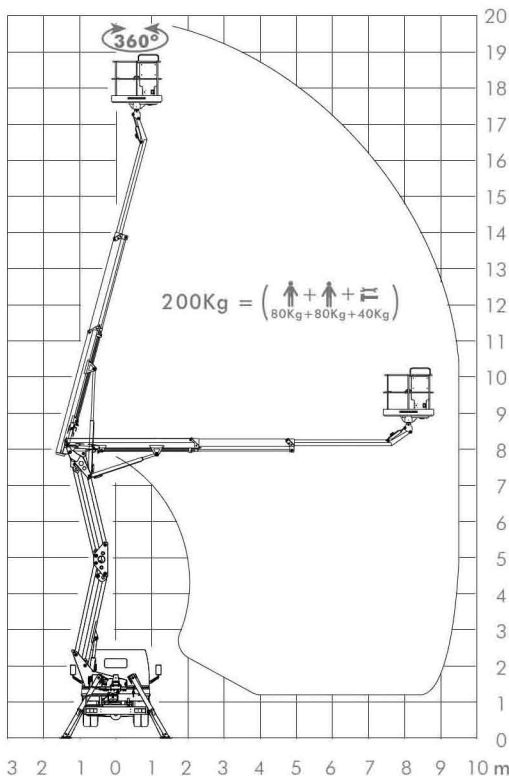

ACCESS

20m CTE

3.5tonne GVW
(Cat B Driving Licence)

OUTREACH

Access

The 20m CTE is a popular machine, featuring the renowned sigma/2-stage-telescopic boom. Enabling maximum outreach from 2m working vertically or horizontally or in any combination is easy with the 20m CTE. Offering almost 20m working height and up to 9.5m up and over outreach with zero tailswing, the 20m CTE is the most versatile platform in its class. The 20m CTE shares the proven 'Z' control system and features: simple proportional controls, basket load sensing, load sensitive outrigger interlocks and zero tailswing.

SPECIFICATIONS

Operating Dimensions

Working Height	19.8m
Platform Height	17.8m
Outreach from Centre	9.5m
Outrigger Footprint (WxL)	2.8m x 3.5m
Rotation	360° Continuous
Basket Rotation	80° + 80°
Safe Working Load	200Kg
Dimensions	1.4mx0.7mx1.1m(H)

Closed Dimensions

Length	6.51m
Width	2.3m
Height	2.9m
GVW	3500kg

Outreach Ltd, Abbots Road, Middlefield Industrial Estate, Falkirk, Scotland, FK2 9AR
tel +44 (0)1324 889000 fax +44 (0)1324 888901
email access@outreachltd.co.uk www.outreachltd.co.uk